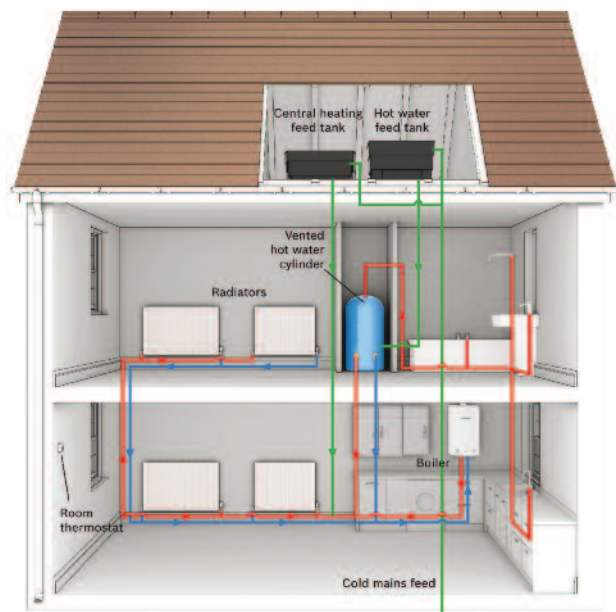

The Worcester Greenstar Ri regular (9-24kw)

Why install a Greenstar Ri?

- ▶ Fits in a standard kitchen cupboard
- ▶ Simple boiler controls
- ▶ Suitable for homes where the heating system includes a hot water storage cylinder
- ▶ Frost protection is also included, reducing frost risk if installed in a garage or loft
- ▶ Can be used with Greenskies solar panels for energy and cost savings

BOSCH
Invented for life

Part of the Bosch Group
All products are manufactured with Bosch levels of quality and reliability as standard

*Terms and conditions apply

Technical data

MODEL		9Ri	12Ri	15Ri	18Ri	21Ri	24Ri
Clearances	Above flue	30mm	30mm	30mm	30mm	30mm	30mm
	Sides	5mm	5mm	5mm	5mm	5mm	5mm
	Below	200mm	200mm	200mm	200mm	200mm	200mm
	Front	20mm*	20mm*	20mm*	20mm*	20mm*	20mm*
Output kW to central heating (CH)		3.45-12kW	3.45-12kW	4.62-15kW	5.54-18kW	7.38-21kW	7.38-24kW
ErP Seasonal space heating energy efficiency class		A / 92%	A / 92%	A / 92%	A / 92%	A / 92%	A / 92%
SAP efficiency - natural gas		89.1%	88.9%	88.9%	88.9%	88.7%	88.7%
CH temperature control		✓	✓	✓	✓	✓	✓
DHW temperature control		✓	✓	✓	✓	✓	✓

*20mm from a removable cupboard door, 600mm from a fixed surface for servicing.
Same clearances for ventilated and unventilated compartments.

Control options

All compatible controls must be used with the optional diverter valve.

Accessories

Boiler dimensions

The Greenstar Ri range will fit inside your wall-mounted kitchen cupboards.

Know your system

Regular boilers (sometimes known as traditional, conventional or heat only boilers) are ideally suited to homes that already have a traditional heating and hot water system which is linked to a separate hot water cylinder.